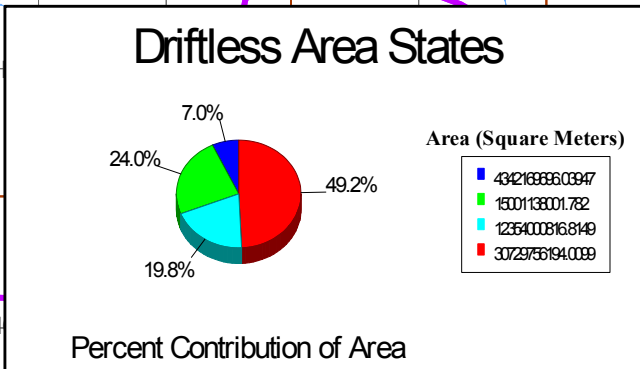

Driftless Area of Southwest Wisconsin, Southeast Minnesota, Northeast Iowa, and Northwest Illinois

Cartographer:
David C. Wilson
Driftless Area Initiative Coordinator
150 West Alona Lane
Lancaster, WI 53813
David.Wilson@rcdnet.net
Projection: UTM NAD83 Zone 15N

Driftless Area Initiative