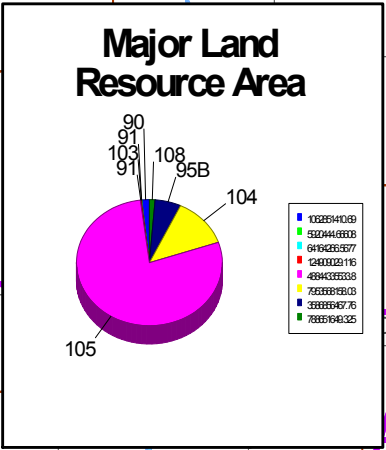

Driftless Area of Southwest Wisconsin, Southeast Minnesota, Northeast Iowa, and Northwest Illinois

Cartographer:
David C. Wilson
Driftless Area Initiative Coordinator
150 West Alona Lane
Lancaster, WI 53813
David.Wilson@rcdnet.net
Projection: UTM NAD83 Zone 15N