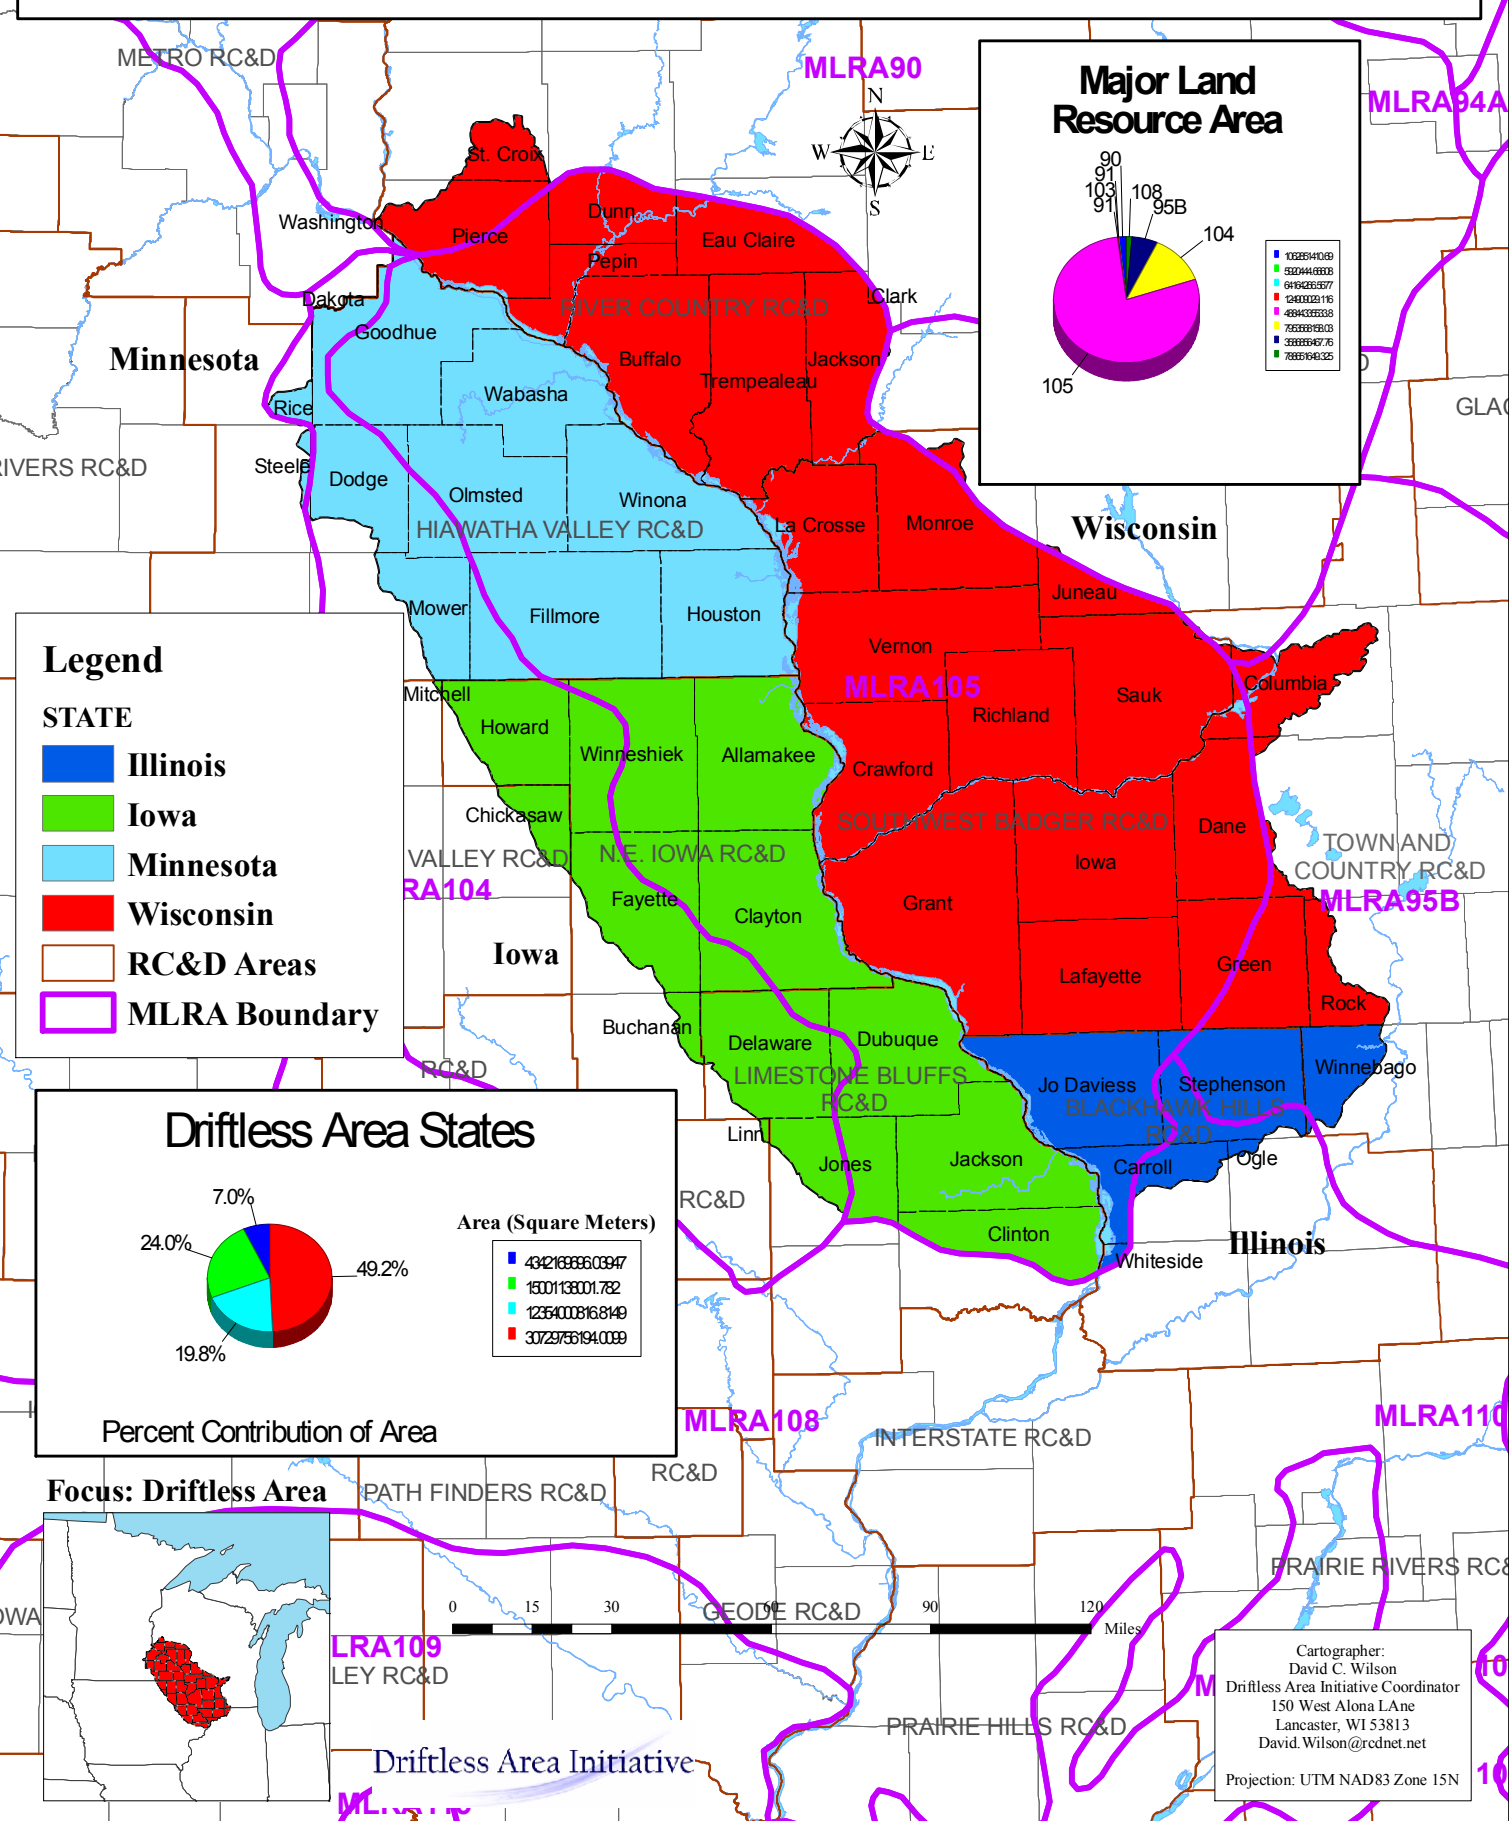

Driftless Area of Southwest Wisconsin, Southeast Minnesota, Northeast Iowa, and Northwest Illinois

Cartographer:
David C. Wilson
Driftless Area Initiative Coordinator
150 West Alona Lane
Lancaster, WI 53813
David.Wilson@rcdnet.net
Projection: UTM NAD83 Zone 15N

Driftless Area Initiative