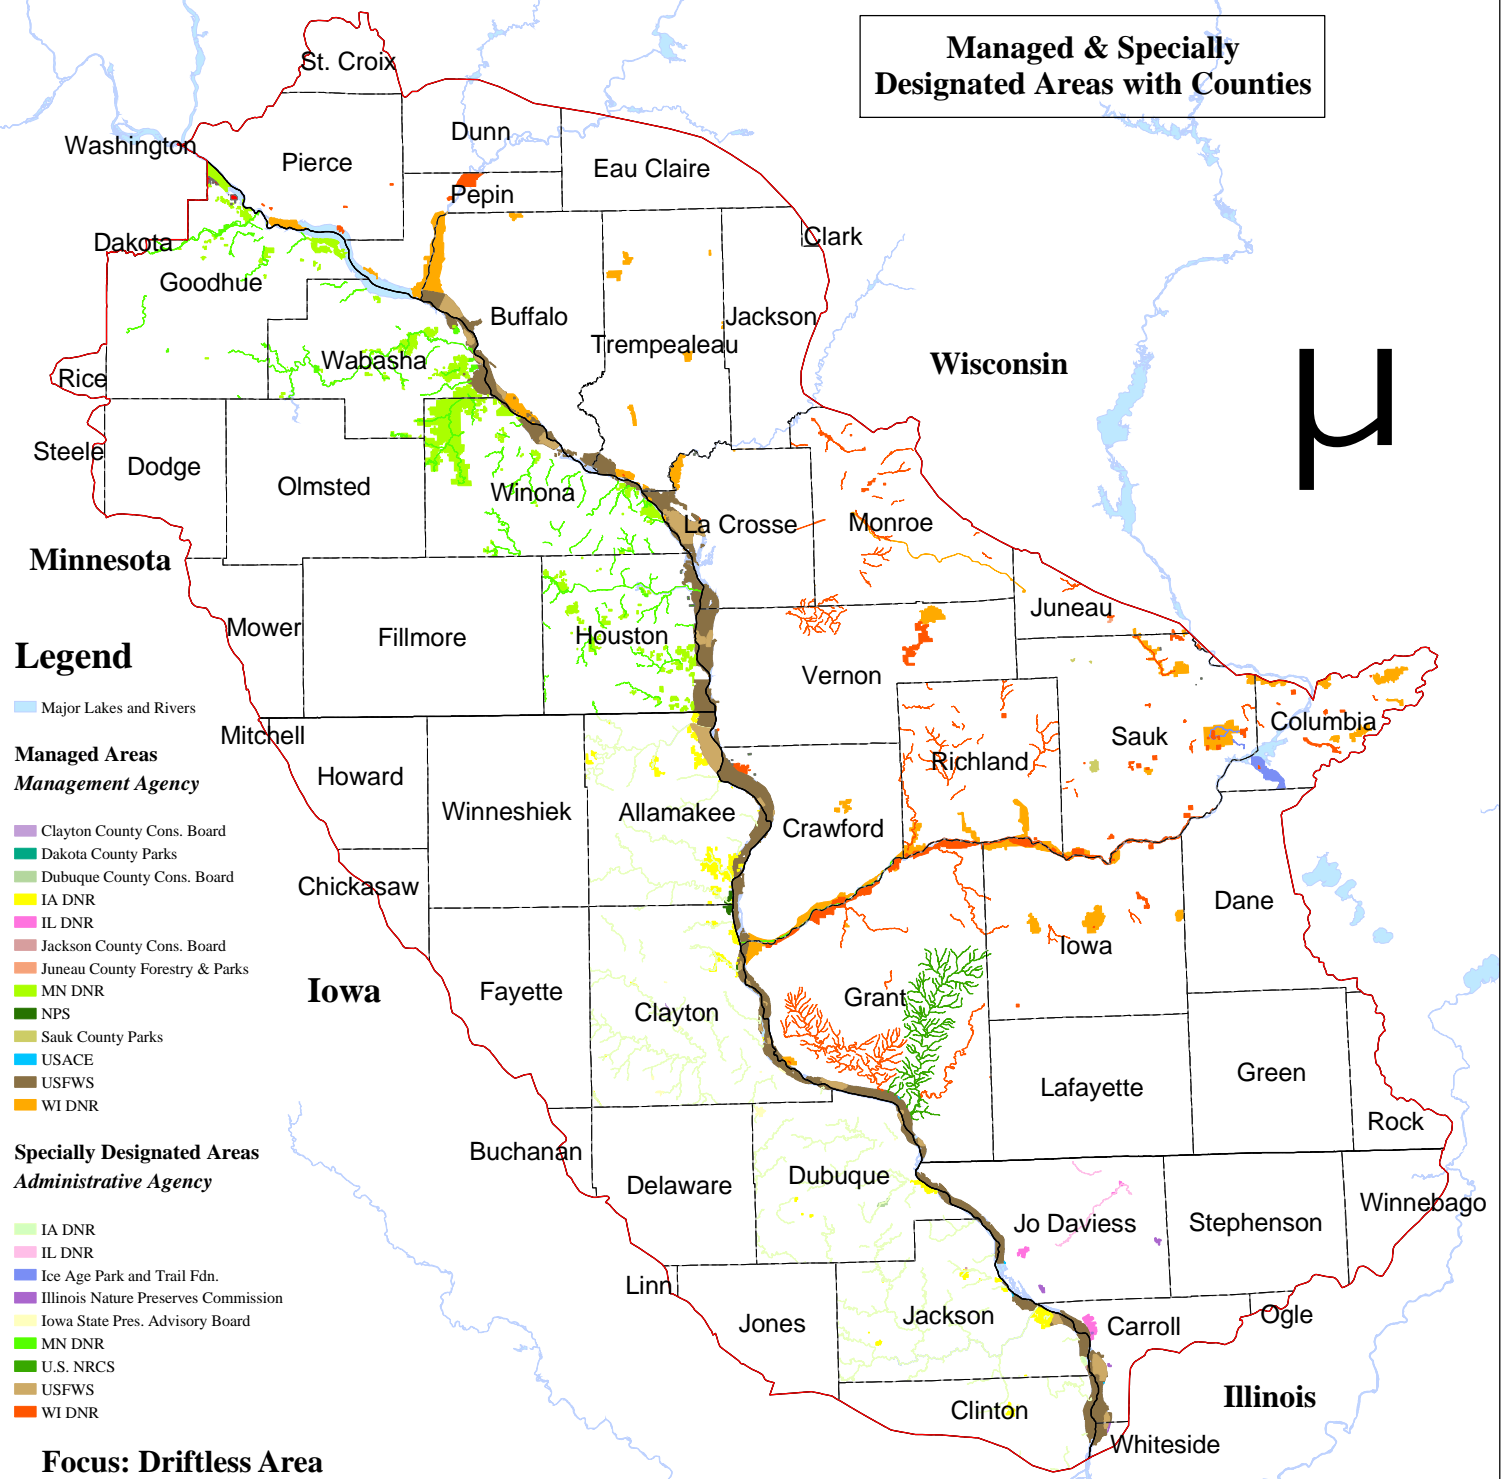

# Driftless Area of Southwest Wisconsin, Southeast Minnesota, Northeast Iowa, and Northwest Illinois

Managed & Specially Designated Areas with Counties

## Legend

- Major Lakes and Rivers
- Managed Areas**
- Management Agency*
- Clayton County Cons. Board
- Dakota County Parks
- Dubuque County Cons. Board
- IA DNR
- IL DNR
- Jackson County Cons. Board
- Juneau County Forestry & Parks
- MN DNR
- NPS
- Sauk County Parks
- USACE
- USFWS
- WI DNR
- Specially Designated Areas**
- Administrative Agency*
- IA DNR
- IL DNR
- Ice Age Park and Trail Fdn.
- Illinois Nature Preserves Commission
- Iowa State Pres. Advisory Board
- MN DNR
- U.S. NRCS
- USFWS
- WI DNR

## Focus: Driftless Area

Driftless Area Initiative

Cartographer:  
David C. Wilson  
Driftless Area Initiative Coordinator  
150 West Alona Lane  
Lancaster, WI 53813  
David.Wilson@rcdnet.net  
Projection: UTM NAD83 Zone 15N